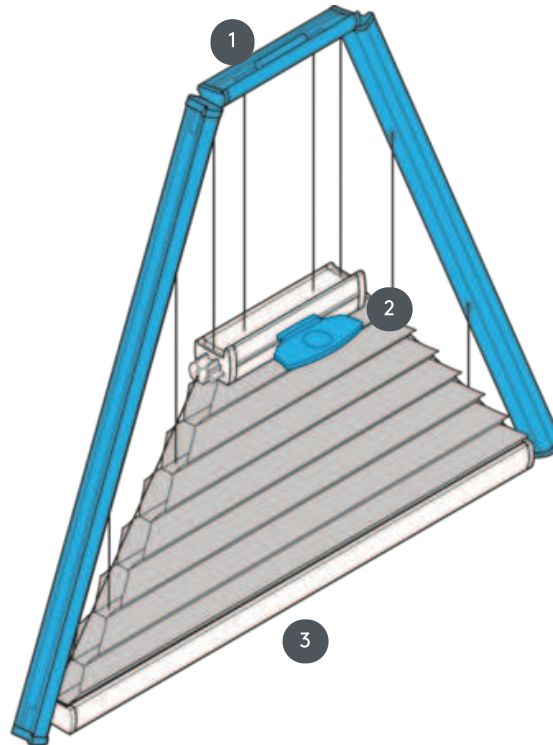

DUETS

DU25SVDR2

Duets with handle control for triangle system. The system can also be mounted upside down.

1 Fixed top rail (min. 11.6 cm)

2 Central rail operable - EOS standard metal handle or FUSION metal handle, FLEX plastic handle on request

3 Fixed bottom rail

mounting type

screwed

min./max. mass

min. baseline 15 cm/max. baseline 160 cm

min. height 10 cm/max. height 220 cm

max. area 2,2 m²

waiter

by means of handles on the sliding rails

fabric color

according to the latest collection

product.pdf.cross-section.headline