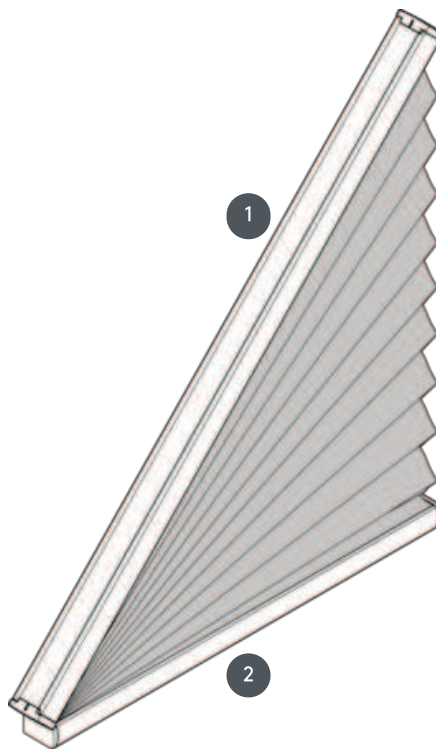

DUETS DU25GX

Complete, fixed triangle system, not operable, also possible upside down!

1 Top rail fix

2 Fixed bottom rail

mounting type

screwed

min./max. mass

min. baseline 20 cm/max.
baseline 200 cm

min. height 10 cm/max.
height 250 cm

max. area 2,2 m²

waiter

not operable

fabric color

according to the latest
collection

product.pdf.cross-section.headline

You can find further information at leha.at
Project-related special designs available on request.
All values are manufacturer's specifications, production-related fluctuations are possible.
Stand 26.07.2024