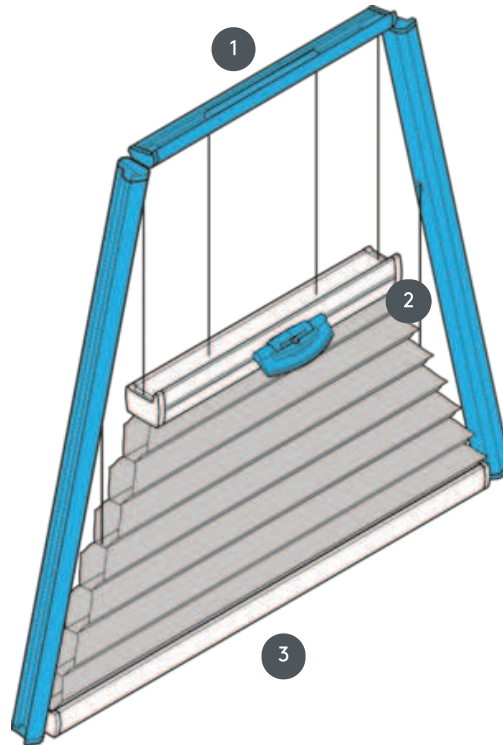

## DU25SVT2

Braced trapezoidal system with handle control. The system can also be mounted upside down, i.e. the curtain closes from top to bottom.

1 Fixed top rail (min. 11.6 cm)

2 Central rail operable - EOS standard metal handle or FUSION metal handle, FLEX plastic handle on request

3 Fixed bottom rail

### mounting type

screwed