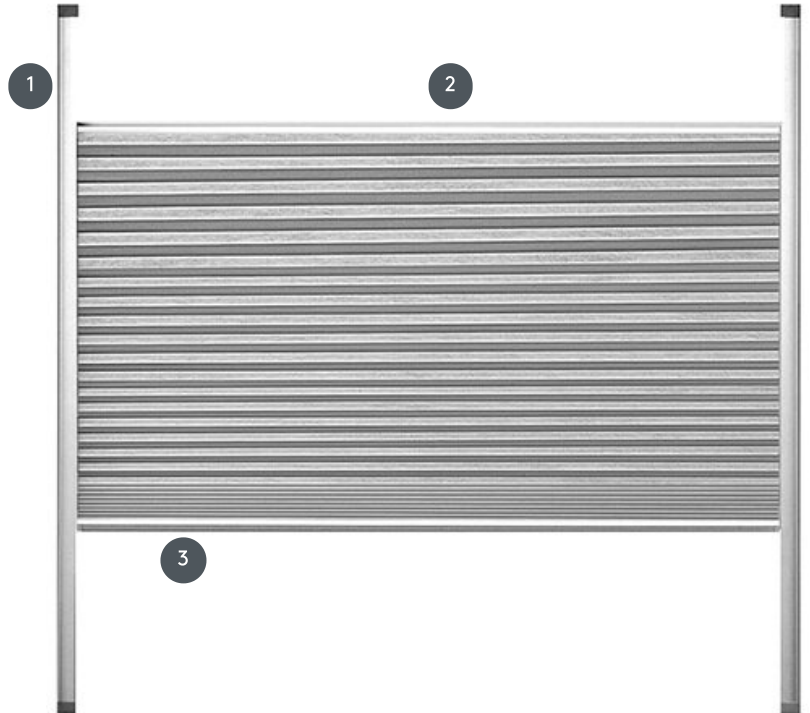

## DU25SKDUOU

“Skylight” duets for skylights with side guide rails and two handle strips.

- 1 lateral guide rail
- 2 Top rail (operable)
- 3 bottom rail (operable)

### min./max. dimensions

min. width 30 cm/max. width 150 cm

min. height 30 cm/max. height 150 cm

max. area 2,2 m<sup>2</sup>